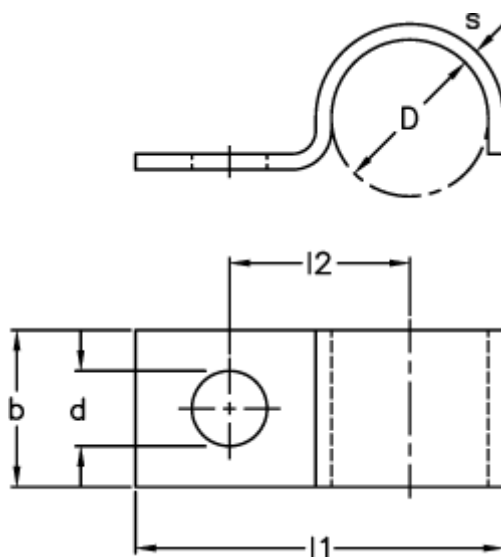

Data Sheet

Article number: 025207000018

Description: Norma retaining clip type 520
BSN 18x20x2 W1

Measures

$b = 20$

$D = 18$

$d = 7$

$l1 = 30.0$

$l2 = 21.5$

$s = 2$